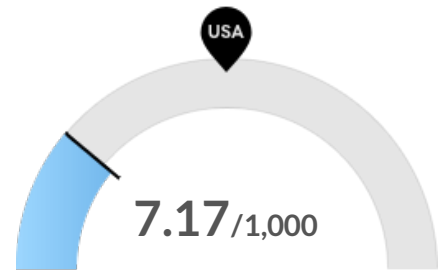

Property Crime

Monroe County, MO has 7.17 property crimes per 1,000 people. The national rate is 19.79 per 1,000 people.