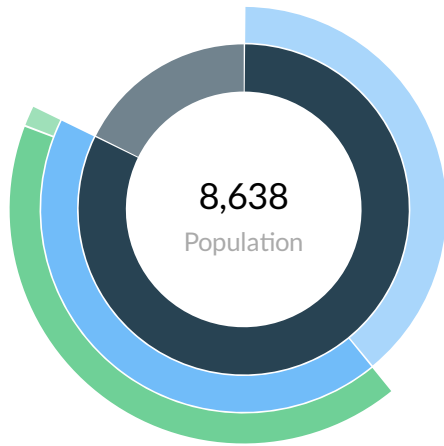

## Economy Overview

**8,638**

**Population (2020)**

Population **grew by 1** over the last 5 years but is projected to **decrease by 22** over the next 5 years.

**2,307**

**Total Regional Employment**

Jobs **decreased by 270** over the last 5 years but are projected to **grow by 88** over the next 5 years.

**\$44.0K**

**Median Household Income (2018)**

Median household income is **\$16.3K below** the national median household income of \$60.3K.

## Takeaways

- As of 2020 the region's population **increased by 0.0%** since 2015, growing by 1. Population is expected to **decrease by 0.2%** between 2020 and 2025, losing 22.
- From 2015 to 2020, jobs **declined by 10.5%** in Monroe County, MO from 2,578 to **2,307**. This change **fell short of the national growth rate of 3.6% by 14.1%**. As the number of jobs declined, the **labor force participation rate decreased from 59.6% to 52.6% between 2015 and 2020**.
- Concerning educational attainment, **9.0% of Monroe County, MO residents possess a Bachelor's Degree** (10.9% below the national average), and **7.6% hold an Associate's Degree** (1.0% below the national average).
- The top three industries in 2020 are Local Government, Excluding Education and Hospitals, Animal Production, and Education and Hospitals (Local Government).

## 2020 Labor Force Breakdown

	Population
● Total Working Age Population	7,103
● Not in Labor Force (15+)	3,370
● Labor Force	3,733
● Employed	3,605
● Unemployed	128
● Under 15	1,536