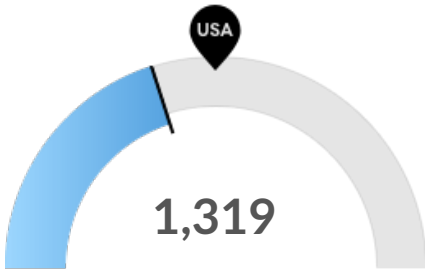

## Population Trends

As of 2020 the region's population **increased by 0.0%** since 2015, growing by 1. Population is expected to **decrease by 0.2%** between 2020 and 2025, losing 22.

Timeframe	Population
2015	8,637
2016	8,633
2017	8,596
2018	8,636
2019	8,644
2020	8,638
2021	8,635
2022	8,631
2023	8,625
2024	8,621
2025	8,617

## Job Trends

From 2015 to 2020, jobs declined by 10.5% in Monroe County, MO from 2,578 to 2,307. This change fell short of the national growth rate of 3.6% by 14.1%.

Timeframe	Jobs
2015	2,578
2016	2,547
2017	2,520
2018	2,479
2019	2,323
2020	2,307
2021	2,333
2022	2,355
2023	2,373
2024	2,383
2025	2,396

## Labor Force Participation Rate Trends

Timeframe	Labor Force Participation Rate
2015	59.54%
2016	58.96%
2017	57.80%
2018	55.71%
2019	54.45%
January - August 2020	54.07%
September 2020	52.29%
October 2020	52.59%
November 2020	52.56%

## Population Characteristics

Millennials

Monroe County, MO has 1,319 millennials (ages 25-39). The national average for an area this size is 1,782.

Retiring Soon

Retirement risk is high in Monroe County, MO. The national average for an area this size is 2,541 people 55 or older, while there are 3,465 here.