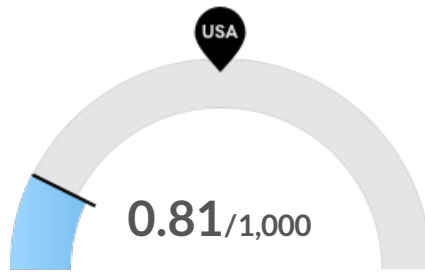

## Population Characteristics

Millennials

Monroe County, MO has 1,319 millennials (ages 25-39). The national average for an area this size is 1,782.

Retiring Soon

Retirement risk is high in Monroe County, MO. The national average for an area this size is 2,541 people 55 or older, while there are 3,465 here.

Racial Diversity

Racial diversity is low in Monroe County, MO. The national average for an area this size is 3,448 racially diverse people, while there are 650 here.

Veterans

Monroe County, MO has 743 veterans. The national average for an area this size is 492.