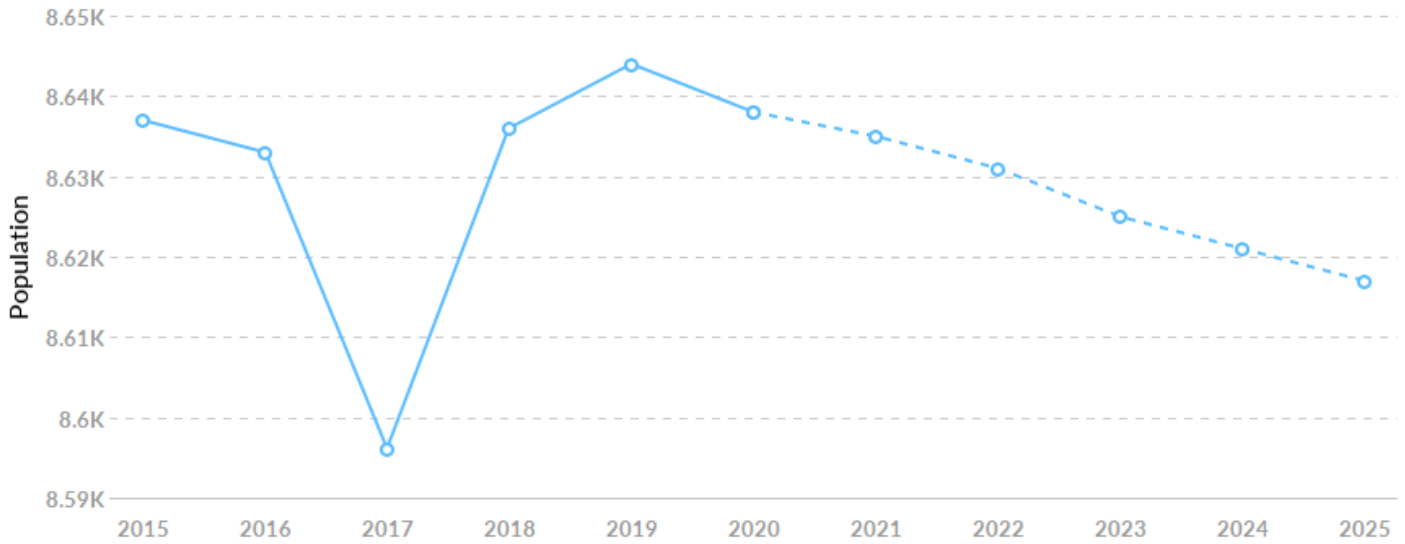

## Economy Overview

**8,638**

**Population (2020)**

Population **grew by 1** over the last 5 years but is projected to **decrease by 22** over the next 5 years.

**2,307**

**Total Regional Employment**

Jobs **decreased by 270** over the last 5 years but are projected to **grow by 88** over the next 5 years.

## 2020 Labor Force Breakdown

	Population
● Total Working Age Population	7,103
● Not in Labor Force (15+)	3,370
● Labor Force	3,733
● Employed	3,605
● Unemployed	128
● Under 15	1,536

## Population Trends

As of 2020 the region's population **increased by 0.0%** since 2015, growing by 1. Population is expected to **decrease by 0.2%** between 2020 and 2025, losing 22.

Timeframe	Population
2015	8,637
2016	8,633
2017	8,596
2018	8,636
2019	8,644
2020	8,638
2021	8,635
2022	8,631
2023	8,625
2024	8,621
2025	8,617