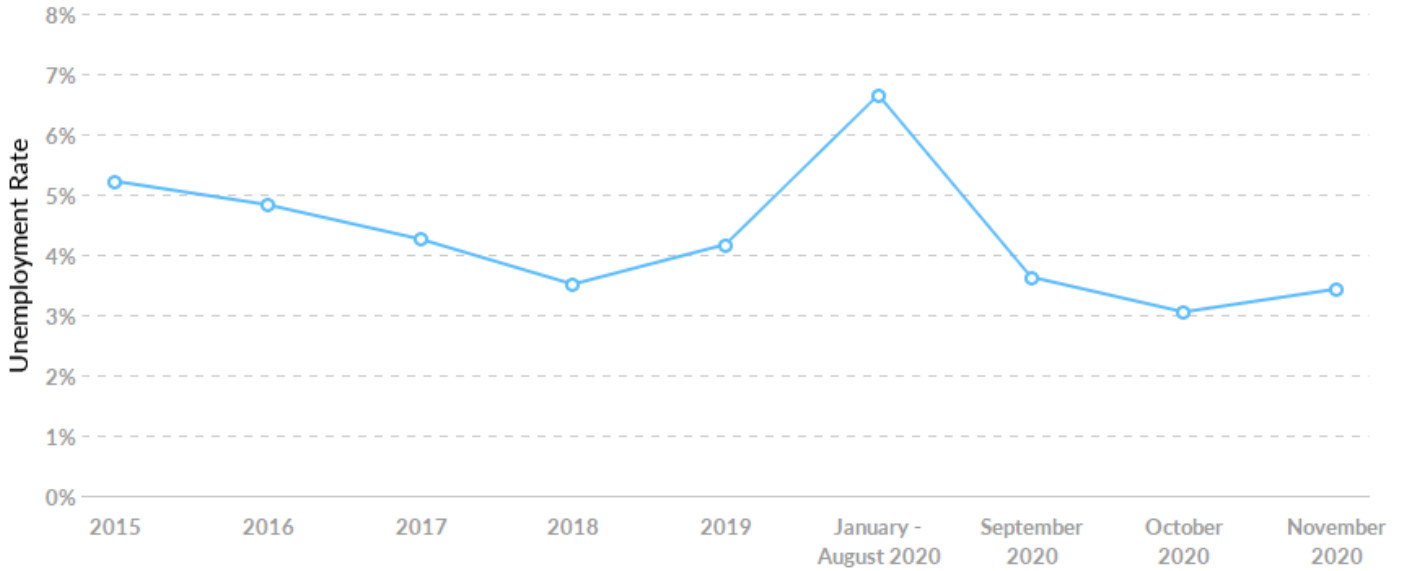

Unemployment Rate Trends

Monroe County, MO had a November 2020 unemployment rate of 3.43%, **decreasing from 5.22%** 5 years before.

Timeframe	Unemployment Rate
2015	5.22%
2016	4.83%
2017	4.26%
2018	3.51%
2019	4.17%
January - August 2020	6.65%
September 2020	3.63%
October 2020	3.05%
November 2020	3.43%