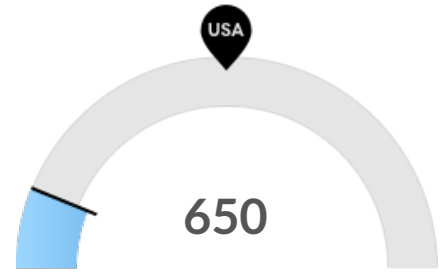

## Population Characteristics

Millennials

Monroe County, MO has 1,319 millennials (ages 25-39). The national average for an area this size is 1,782.

Retiring Soon

Retirement risk is high in Monroe County, MO. The national average for an area this size is 2,541 people 55 or older, while there are 3,465 here.

Racial Diversity

Racial diversity is low in Monroe County, MO. The national average for an area this size is 3,448 racially diverse people, while there are 650 here.

Veterans

Monroe County, MO has 743 veterans. The national average for an area this size is 492.