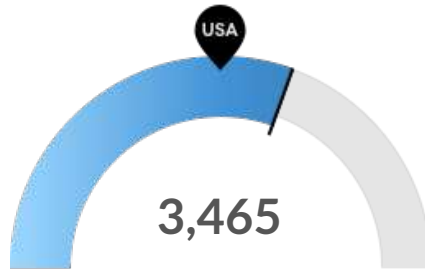

## Labor Force Participation Rate Trends

Timeframe	Labor Force Participation Rate
2015	59.54%
2016	58.96%
2017	57.80%
2018	55.71%
2019	54.45%
January - August 2020	54.07%
September 2020	52.29%
October 2020	52.59%
November 2020	52.56%

## Unemployment Rate Trends

Monroe County, MO had a November 2020 unemployment rate of 3.43%, **decreasing from 5.22%** 5 years before.

Timeframe	Unemployment Rate
2015	5.22%
2016	4.83%
2017	4.26%
2018	3.51%
2019	4.17%
January - August 2020	6.65%
September 2020	3.63%
October 2020	3.05%
November 2020	3.43%

## Population Characteristics

Millennials

Monroe County, MO has 1,319 millennials (ages 25-39). The national average for an area this size is 1,782.

Retiring Soon

Retirement risk is high in Monroe County, MO. The national average for an area this size is 2,541 people 55 or older, while there are 3,465 here.