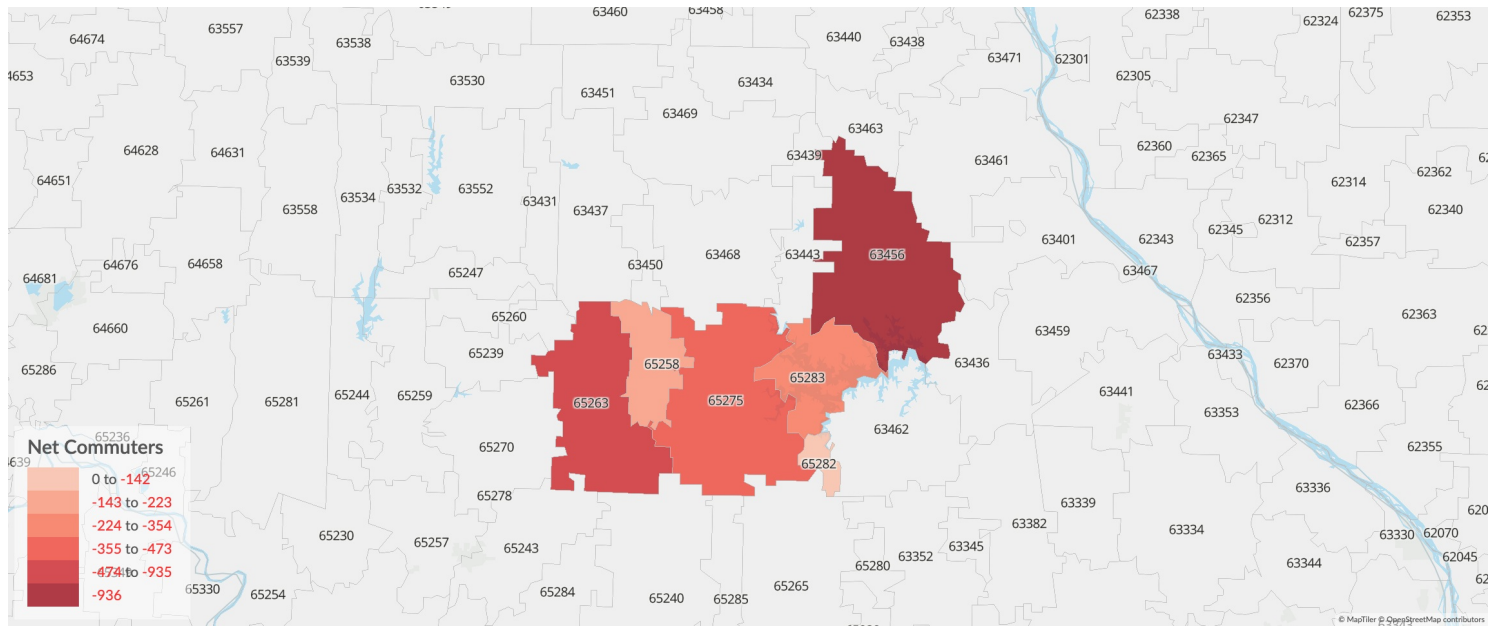

Place of Work vs Place of Residence

Understanding where talent in Monroe County, MO currently works compared to where talent lives can help you optimize site decisions.

Where Talent Works

ZIP	Name	2020 Employment
63456	Monroe City, MO (in M...	1,165
65275	Paris, MO (in Monroe c...	720
65263	Madison, MO (in Monro...	285
65258	Holliday, MO (in Monro...	65
65283	Stoutsville, MO (in Mon...	64

Where Talent Lives

ZIP	Name	2020 Workers
63456	Monroe City, MO (in M...	2,102
65275	Paris, MO (in Monroe c...	1,075
65263	Madison, MO (in Monro...	759
65283	Stoutsville, MO (in Mon...	288
65258	Holliday, MO (in Monro...	209