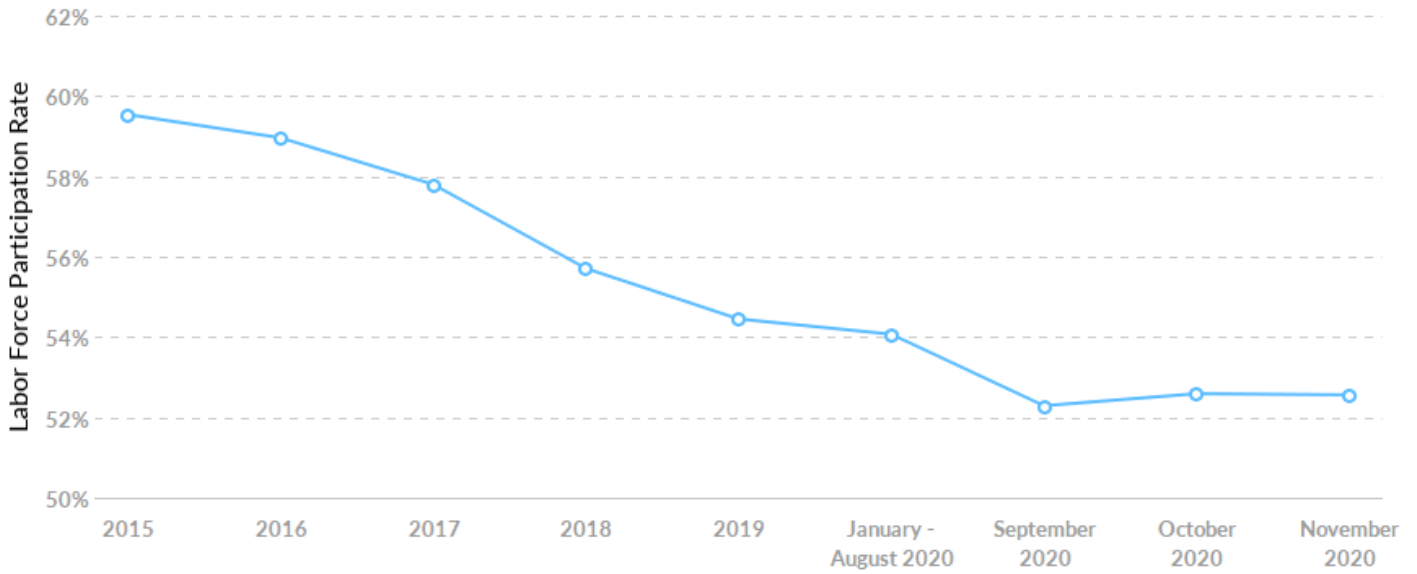

## Population Trends

As of 2020 the region's population **increased by 0.0%** since 2015, growing by 1. Population is expected to **decrease by 0.2%** between 2020 and 2025, losing 22.

Timeframe	Population
2015	8,637
2016	8,633
2017	8,596
2018	8,636
2019	8,644
2020	8,638
2021	8,635
2022	8,631
2023	8,625
2024	8,621
2025	8,617

## Labor Force Participation Rate Trends

Timeframe	Labor Force Participation Rate
2015	59.54%
2016	58.96%
2017	57.80%
2018	55.71%
2019	54.45%
January - August 2020	54.07%
September 2020	52.29%
October 2020	52.59%
November 2020	52.56%