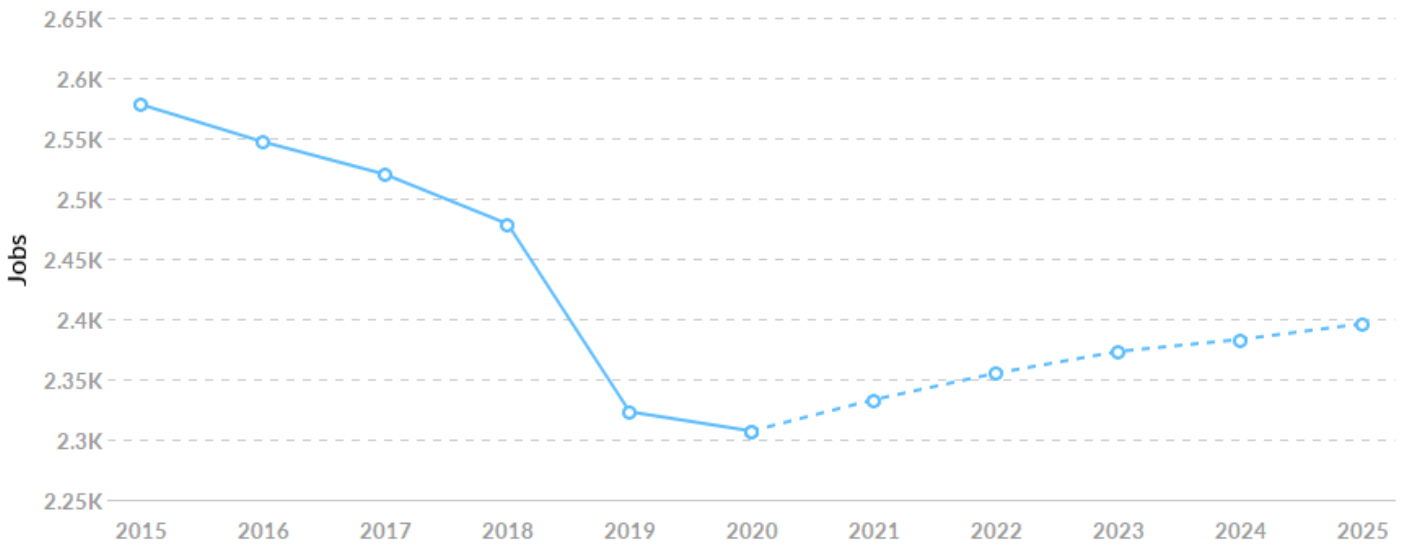

Job Trends

From 2015 to 2020, jobs declined by 10.5% in Monroe County, MO from 2,578 to 2,307. This change fell short of the national growth rate of 3.6% by 14.1%.

Timeframe	Jobs
2015	2,578
2016	2,547
2017	2,520
2018	2,479
2019	2,323
2020	2,307
2021	2,333
2022	2,355
2023	2,373
2024	2,383
2025	2,396