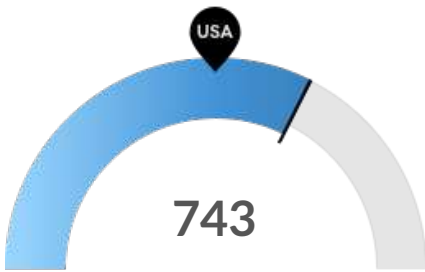

## Population Characteristics

Millennials

Monroe County, MO has 1,319 millennials (ages 25-39). The national average for an area this size is 1,782.

Retiring Soon

Retirement risk is high in Monroe County, MO. The national average for an area this size is 2,541 people 55 or older, while there are 3,465 here.

Racial Diversity

Racial diversity is low in Monroe County, MO. The national average for an area this size is 3,448 racially diverse people, while there are 650 here.

Veterans

Monroe County, MO has 743 veterans. The national average for an area this size is 492.