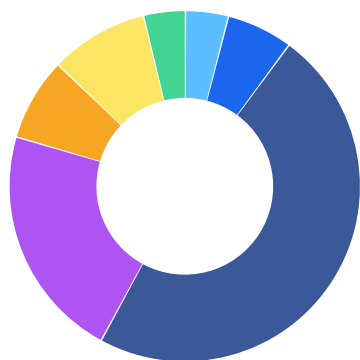

% of Population	Population
● Less Than 9th Grade	3.9%	245
● 9th Grade to 12th Grade	6.1%	380
● High School Diploma	47.8%	2,972
● Some College	21.6%	1,346
● Associate's Degree	7.6%	475
● Bachelor's Degree	9.0%	563
● Graduate Degree and Higher	3.9%	240